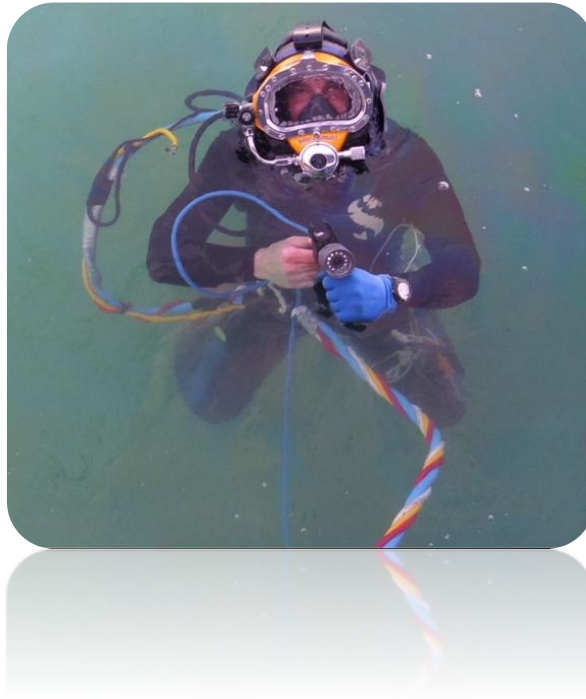

RLSERVICES S.r.l.

Industrial Consulting & Technical Services

Our Staff is also certified and authorised by competent authorities to operate both as a Scuba Diver and Underwater Inspector.

They have a full preparation, both practical and theoretical and they are perfectly equipped with instruments and special tools in order to perform the following underwater activities:

- NDE
- Ultrasound thickness checks
- Welding operation, repairs and maintenance
- Inspection, measurement and installation activities
- Research and rescue

RLSERVICES Srl - Viale Sen. Parodi, VII Trav. - Complesso "Le Palme" 89900 Vibo Marina (VV) Italy
Tel. +39 0963 573247 Fax +39 0963 060265 Email: info@rlservices.it

www.rlservices.it