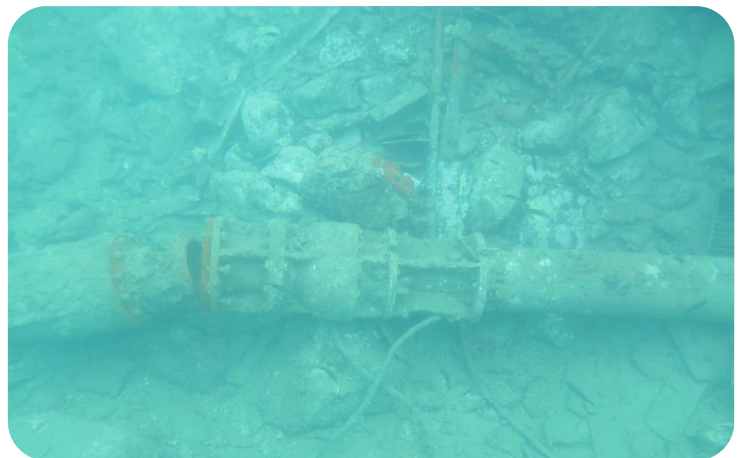

RLSERVICES S.r.l.

Industrial Consulting & Technical Services

ROV/OTS SERVICE - PRESENTATION

We provide remote underwater inspections performed with **ROV** (Remotely Operate Vehicle) that reach until 300mt of depth, for research and in-depth operation. The sophisticated equipment is controlled from the barge by experienced and qualified operators (in accordance with current domestic laws and regulations).